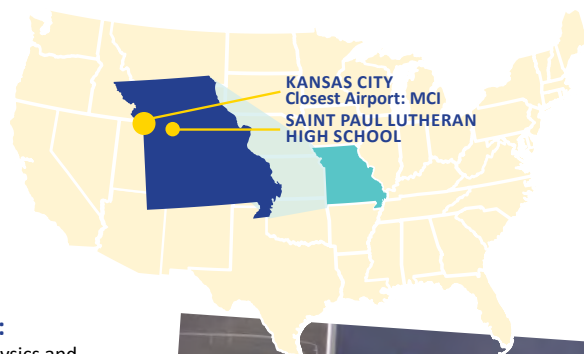

# Saint Paul Lutheran High School

## Concordia, MO

### LOCATION:

- Population Number: 2,500
- Located 1 Hour East of Kansas City
- Weather:  
Summer/Fall: Warm and Temperate  
Winter/Spring: Cold and Temperate

**University Acceptance Rate:** 98%

**Partial List of University Acceptances:** Colorado School of Mines, Concordia University, Fresno University, Hofstra University, Iowa State University, Missouri State University, Northwest Missouri State University, Northeastern University Oregon State University, Pennsylvania State University, University of Missouri, University of Central Missouri, University of Delaware, University of Cincinnati, University of Minnesota, University of Arizona, University of Colorado, University of Oklahoma, University of Vermont